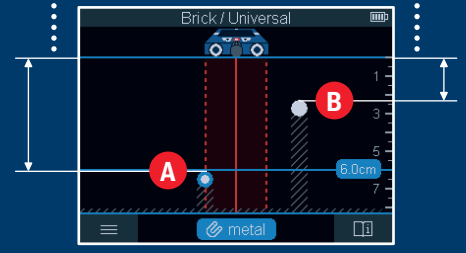

metal	
	metal	
	non-metal	
	live	
	no classification