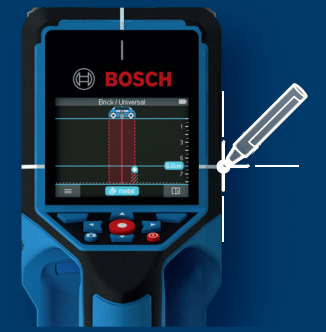

Robert Bosch Power Tools GmbH  
70538 Stuttgart  
GERMANY  
[www.bosch-pt.com](http://www.bosch-pt.com)  
1600 A03 A7U (2025.01) T

	metal	
	metal	
	non-metal	
	live	
	no classification	

# Wallscanner D-tect 200 C Professional