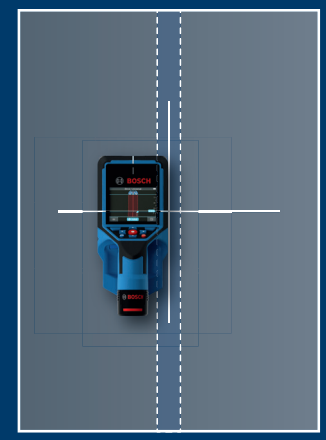

# Wallscanner D-tect 200 C Professional