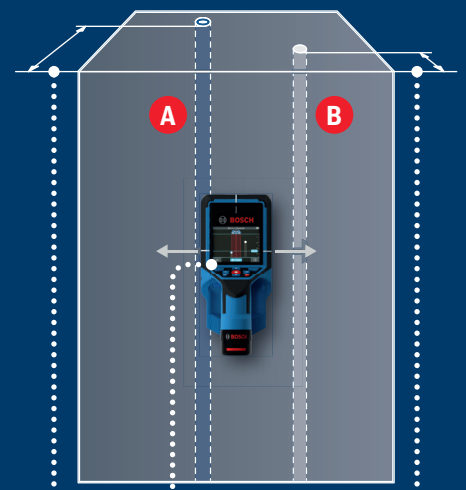

metal	
	metal	
	non-metal	
	live	
	no classification