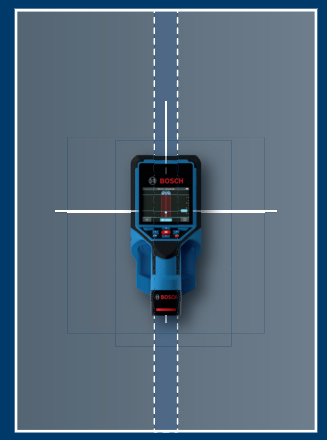

# Wallscanner D-tect 200 C Professional